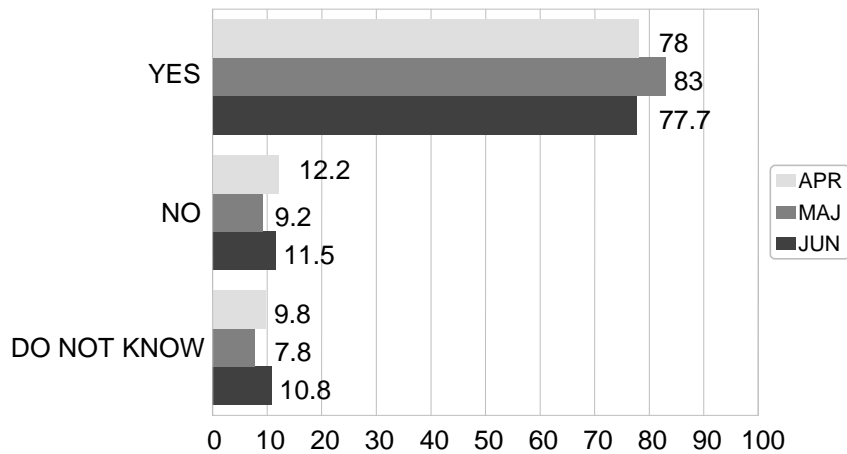

**June 2002**

**Public Support for Slovenia's Accession to NATO**

Source: Faculty of Social Science, Public Opinion Research Centre

**1. In case of referendum for the accession of Slovenia to NATO, would you attend?**

**2. In case of referendum for the accession of Slovenia to NATO, I would vote (all participants)**

**3. In case of referendum for the accession of Slovenia to NATO, I would vote (only the decisive participants of the referendum)**