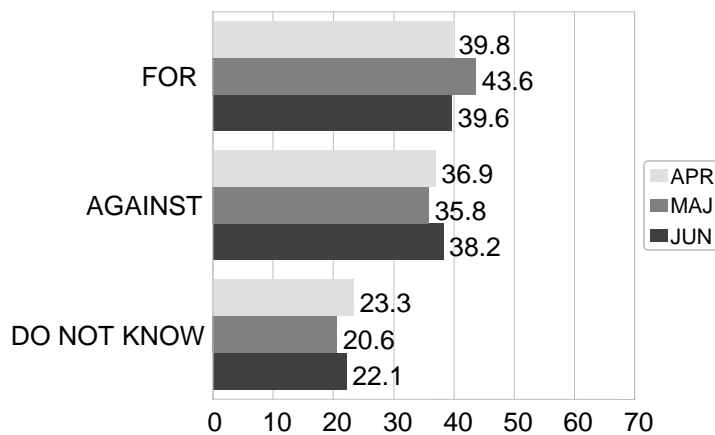

**June 2002**

**Public Support for Slovenia's Accession to NATO**

Source: Faculty of Social Science, Public Opinion Research Centre

**1. In case of referendum for the accession of Slovenia to NATO, would you attend?**

**2. In case of referendum for the accession of Slovenia to NATO, I would vote (all participants)**

**3. In case of referendum for the accession of Slovenia to NATO, I would vote (only the decisive participants of the referendum)**